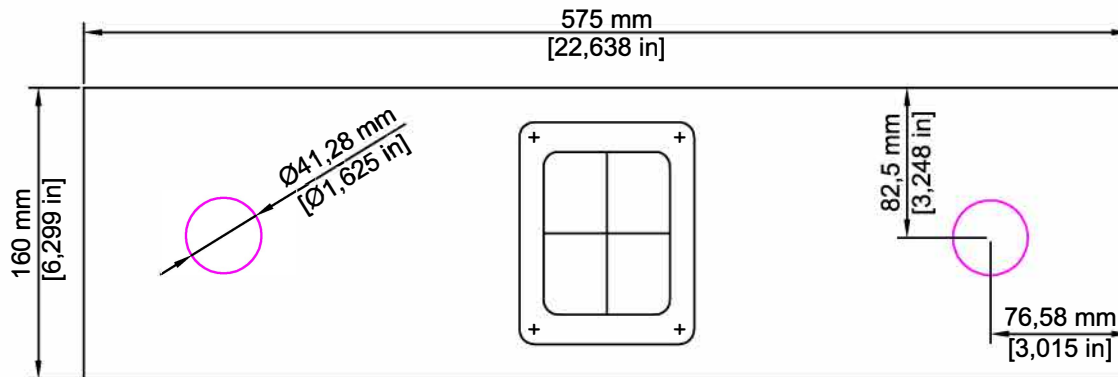

# Totem Acoustic BISON CENTER

1/4" Radius on front: top,bottom.

Chamfer on Back: top,bottom, left, right