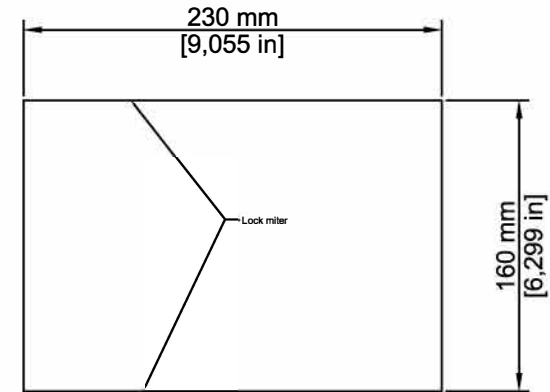

# Totem Acoustic BISON CENTER

1/4" Radius on front: top,bottom.

Chamfer on Back: top,bottom, left, right